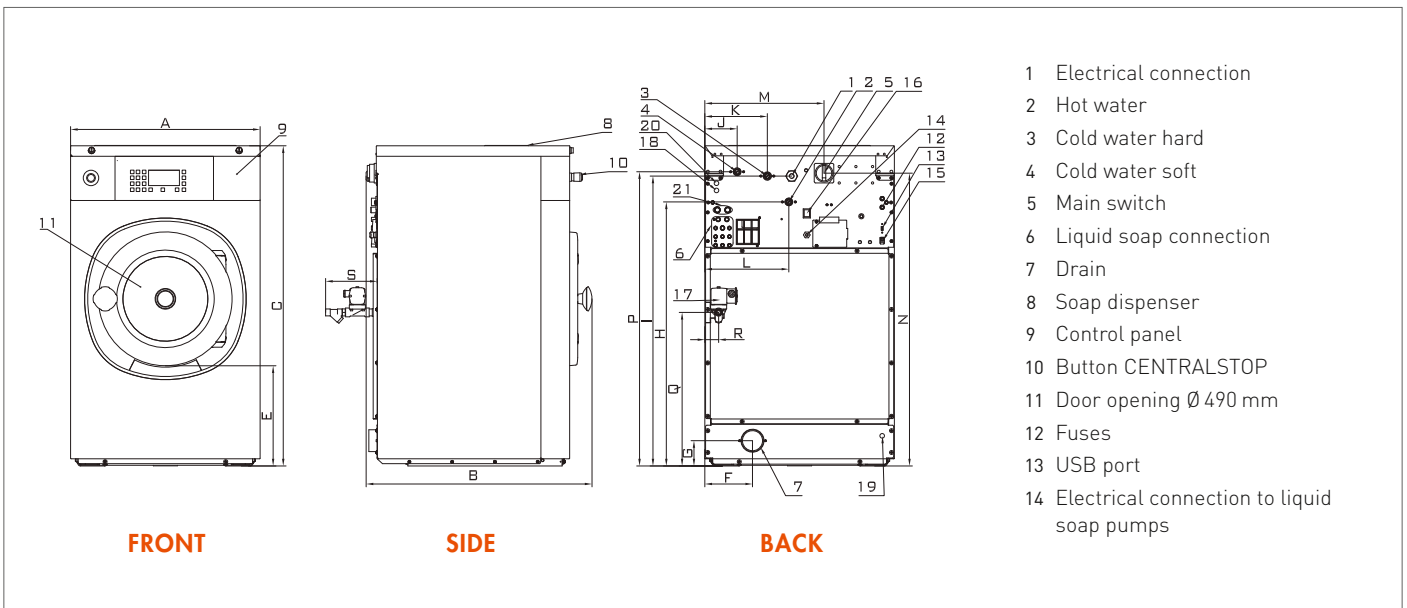

ERGONOMICAL
CONSTRUCTION

LARGE DOOR
OPENING

LOW WATER
CONSUMPTION

LOW ENERGY
CONSUMPTION

IA180-IA240-IA280

TYPE		IA180	IA240	IA280
INNERDRUM				
capacity	kg	18	24	28
volume	l	180	240	280
diameter	mm	750	750	750
DRUM SPEED				
wash	rpm	42	42	42
extraction	rpm	490 (100 G)-645 (175 G)	490 (100 G)-645 (175 G)	490 (100 G)-645 (175 G)
G-FACTOR		100 (optional 175)	100 (optional 175)	100 (optional 175)
HEATING				
electricity	kW	12	18	22
steam	bar	1 - 8	1 - 8	1 - 8
hot water	°C	90	90	90
SOUND PRESSURE LEVEL				
	dB (A)	< 65	< 65	< 65
WATER VALVES CONNECTION				
	BSP	3/4"	3/4"	3/4"
WATER PRESSURE				
	kPa	100-800	100-800	100-800
REC. WATER PRESSURE				
	kPa	300-500	300-500	300-500
WATER INLET				
	l/min	20	20	20
DRAIN VALVE OUTER				
	∅ mm	76	76	76
FLOW AMOUNT WITH DRAIN VALVE				
	l/min	210	210	210
STEAM VALVE CONNECTION				
	BSP	1/2"	1/2"	1/2"
STEAM PRESSURE				
	kPa	100-800	100-800	100-800
DIMENSIONS HxWxD				
	mm	1410x890x915	1410x890x1060	1410x890x1135
TRANSPORT DATA				
gros	kg	270	290	305
net	kg	255	275	290
packed HxWxD	mm	1550 x 925 x 970	1550 x 925 x 1130	1550 x 925 x 1190

DIMENSIONS

	A	B	C	D	E	F	G	H	I	J	K	L	M	N	O	P	Q	S
IA180	890	915	1410	815	465	280	130	1212	1297	113	218	303	625	1270	1317	528	54	120
IA240	890	1060	1410	960	465	280	130	1212	1297	113	218	303	625	1270	1317	528	54	120
IA280	890	1135	1410	1035	465	280	130	1212	1297	113	218	303	625	1270	1317	528	54	120
	width	depth	height															